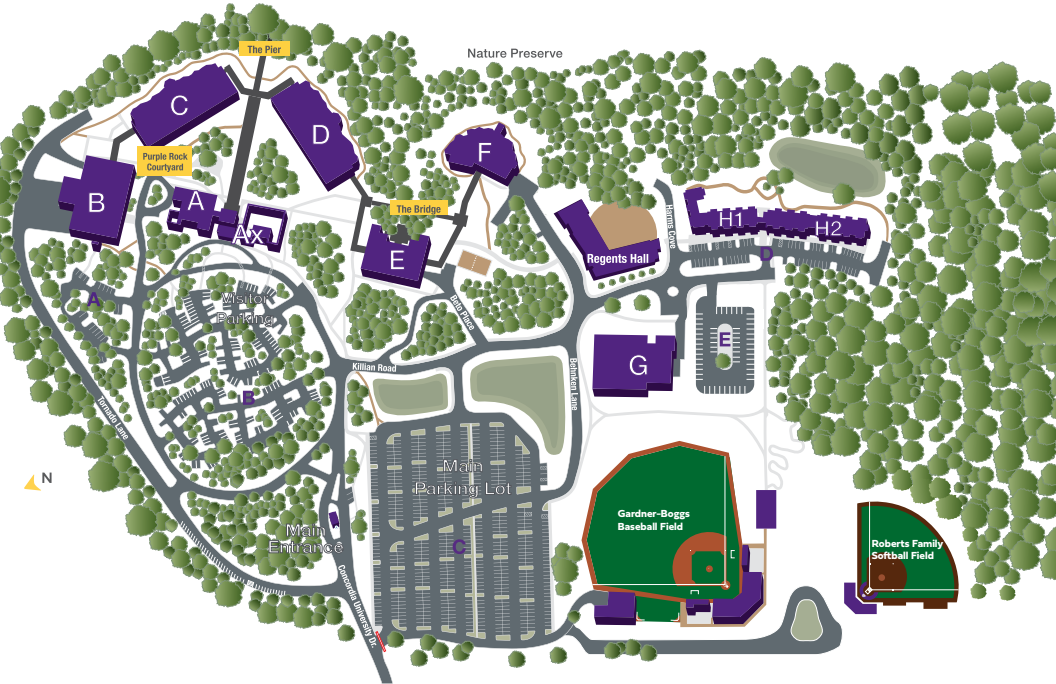

WEEK OF WELCOME

Week of Welcome Schedule Concordia University Texas

WEDNESDAY 8/30

TIME	SESSION	LOCATION
10:00 a.m.	Chapel	Chapel
10:15 a.m.	Ice Cream Cart	Chapel

FRIDAY 9/1

TIME	SESSION	LOCATION
10:00 a.m.	Chapel	Chapel
8:00 p.m.	Dodgeball (Gold versus Purple)	Gym
8:00 p.m.	Popdarts for Poptarts	Gym
9:00 p.m.	Ice Cream Cart	Gym Lobby

SATURDAY 9/2

TIME	SESSION	LOCATION
11:00 a.m. - 1:00 p.m.	Campus Serving Events	F-202 F-201

SUNDAY 9/3

TIME	SESSION	LOCATION
Varies	Community Worship	Area Churches

MONDAY 9/4

TIME	SESSION	LOCATION
11:00 a.m. - 8:00 p.m.	CTX Meets ATX SIGN UP FOR THE TOUR TODAY + VIEW EVENT SCHEDULE HERE	Bus Leaves from Parking Lot C

ADMINISTRATIVE

Admissions	C
Financial Aid	C
Office of the President	D
Registrar	C
Welcome Center	A

ATHLETICS

Esports Arena	C
The Field House	G
Fitness Center & Gym	G

CONCORDIA DISTINCTIVES

Luther Annex & Park	Ax
Purple Rock Courtyard	
The Pier	
The Bridge	