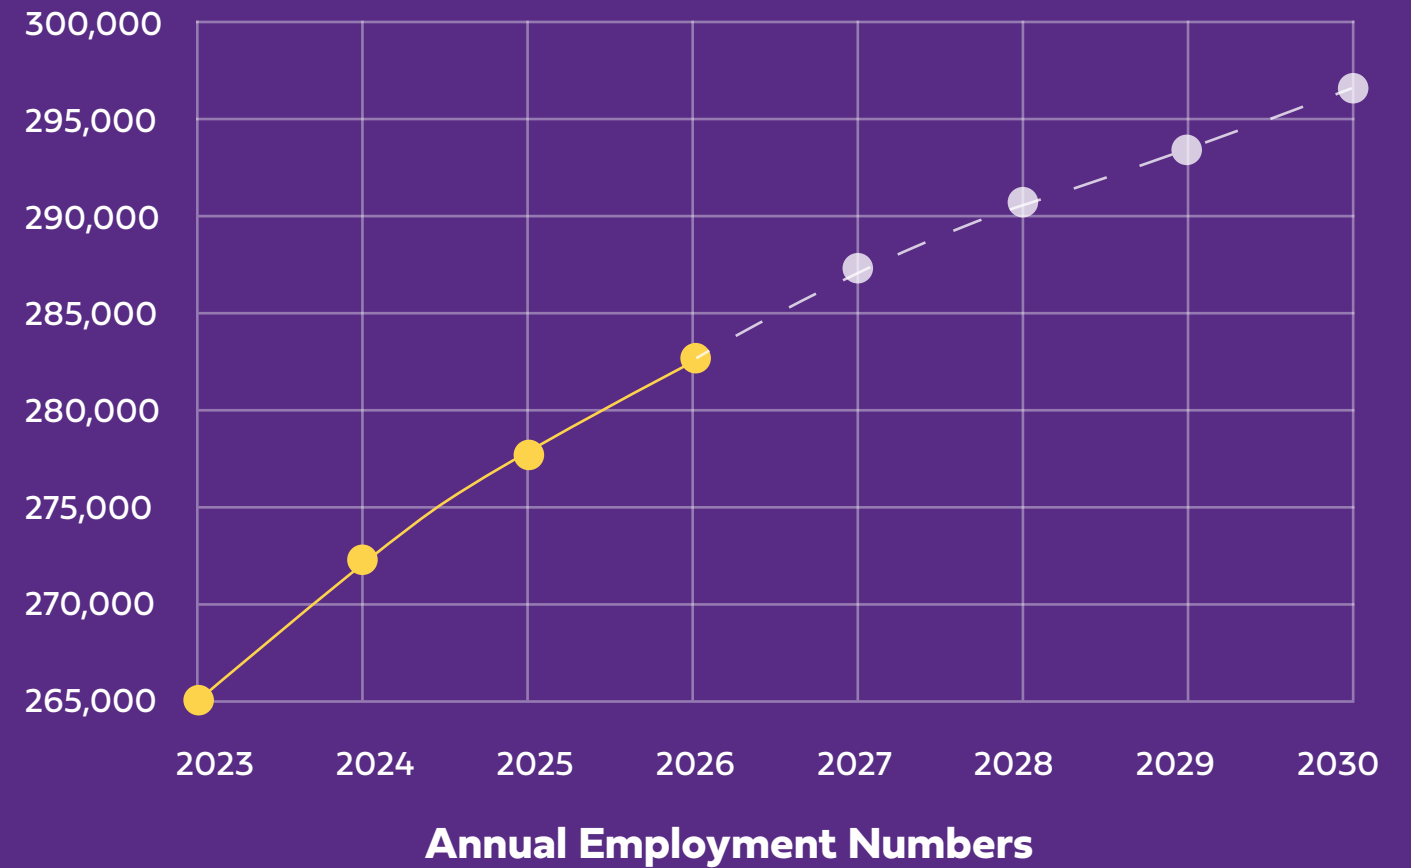

Career Opportunities

A Biology degree from Concordia University Texas provides a strong foundation for careers and graduate study in healthcare, research, environmental science, and related fields worldwide. Through rigorous academics, hands-on learning, and personalized faculty support, students graduate prepared for the next step in their academic or professional journey.

272,635

Currently Employed

$69,672

Average Salary

4,501

Job Postings

Top Occupations by Income in Texas

Natural Sciences Managers	$130,145
Postsecondary Teachers	$86,523
Biological Scientists, All Other	$80,409
Secondary School Teachers, Except Special and Career/Technical Education	$61,860
Forensic Science Technicians	$55,886

Employment Trends in Texas

6.5% Past Growth 2023-2026

4.8% Projected Growth 2026-2030